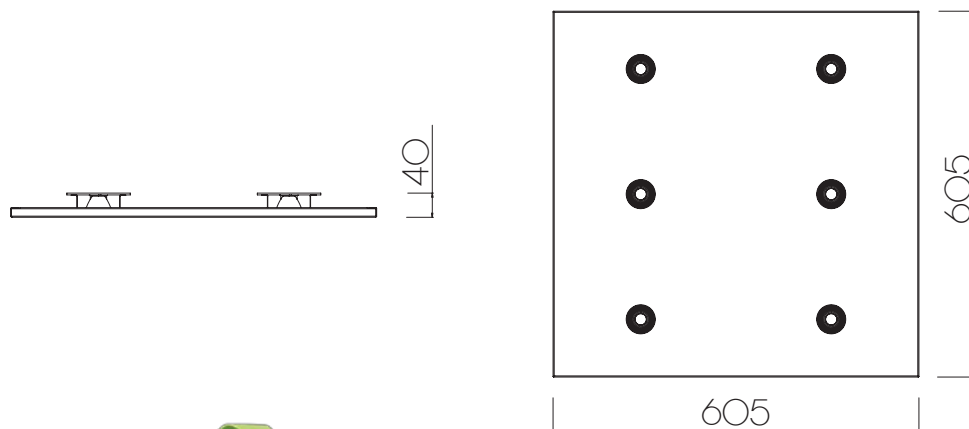

ZAHARA Embutido 60X60 60W / ZAHARA Inside the tin ceiling 60X60 60W

Luminaria de embutir cielorasos tipo Armstrong o de junta tomada. De distribución lumínica general directa. Cuerpo construido en hierro doble decapado, con tratamiento anticorrosivo al trifosfato. Recubrimiento termo-convertible en color Blanco Micro texturado. Reflectores de PC metalizados de 15° o 40° de apertura. Con 6 Led tipo COB de 10w c/u. Drivers incorporados.

Lighting fixture for inside the tin ceiling king of Armstrong. Of general direct lighting distribution. Having the body built up in iron double pickling, with a special triphosphate treatment that prevents corrosion. Recovered in a thermo-convertible colour white micro texturized. Reflectors of PC metalized of 15° or 40° of opening. With 6 COB LED of 10W each. Drivers incorporated.

Cod: 471L6626

Lámpara / Lamp	Potencia / Electric power	Zócalo / Lampholders	lp
 LED	60w	—	20