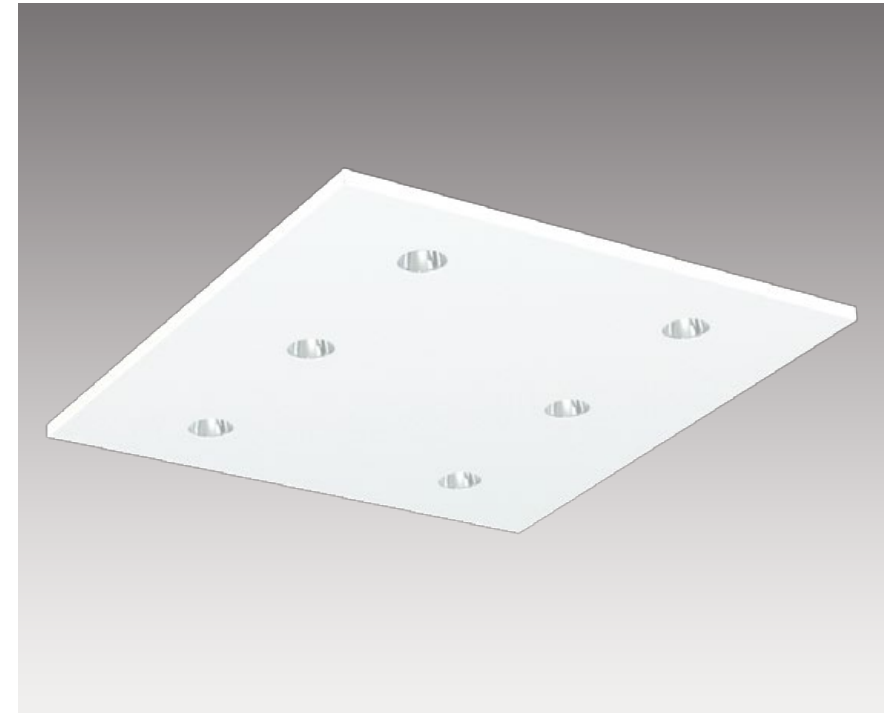

ZAHARA Embutido 60X60 60W / ZAHARA Inside the tin ceiling 60X60 60W

Luminaria de embutir cielorasos tipo Armstrong o de junta tomada. De distribución lumínica general directa. Cuerpo construido en hierro doble decapado, con tratamiento anticorrosivo al trifosfato. Recubrimiento termo-convertible en color Blanco Micro texturado. Reflectores de PC metalizados de 15° o 40° de apertura. Con 6 Led tipo COB de 10w c/u. Drivers incorporados.

Lighting fixture for inside the tin ceiling king of Armstrong. Of general direct lighting distribution. Having the body built up in iron double pickling, with a special triphosphate treatment that prevents corrosion. Recovered in a thermo-convertible colour white micro texturized. Reflectors of PC metalized of 15° or 40° of opening. With 6 COB LED of 10W each. Drivers incorporated.

Cod: 471L6626

Lámpara / Lamp	Potencia / Electric power	Zócalo / Lampholders	lp
 LED	60w	—	20