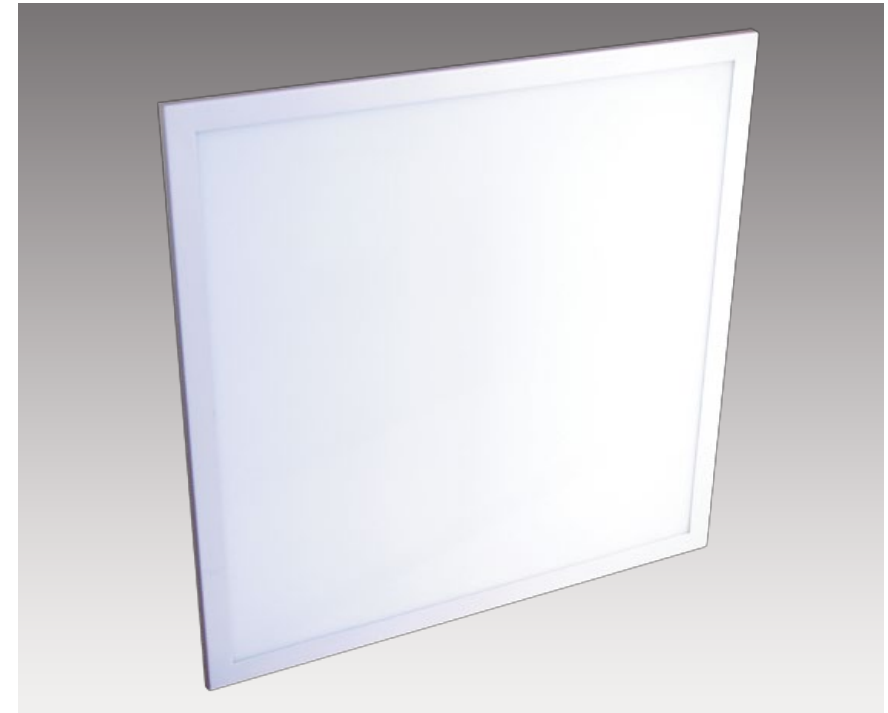

FLAT Led Embutido 60x60 - 48w / FLAT Led inside the tin ceiling 60X60 - 48W

Luminaria de embutir en cielorrasos tipo Armstrong o junta tomada. De distribución lumínica general difusa. Cuerpo construido en hierro doble decapado, con tratamiento anticorrosivo al trifosfato. Recubrimiento termo-convertible en color Blanco Micro texturado. Difusor de metacrilato opaco. Placas de led SMD con driver CC incorporado.

Lighting fixture to insert inside the tin ceiling kind of Armstrong. Of general diffuse lighting distribution. Body made of iron, double pickling, with a special treatment that prevents corrosive at triphosphate. Recovered in a thermo-convertible colour white micro texturized. Diffuse of methacrylate matt. SMD Led plaques with CC driver incorporated.