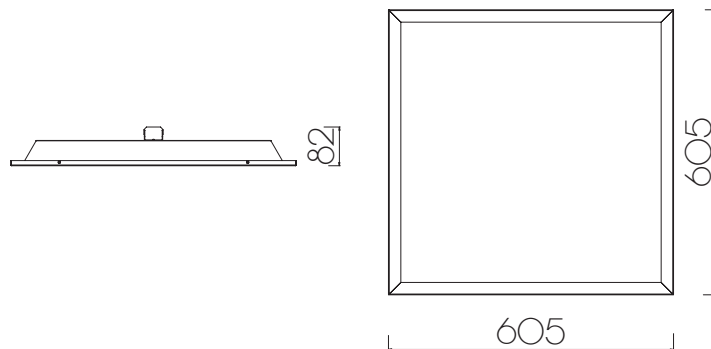

FLAT Led Embutido 60x60 - 48w / FLAT Led inside the tin ceiling 60X60 - 48W

Luminaria de embutir en cielorrasos tipo Armstrong o junta tomada. De distribución lumínica general difusa. Cuerpo construido en hierro doble decapado, con tratamiento anticorrosivo al trifosfato. Recubrimiento termo-convertible en color Blanco Micro texturado. Difusor de metacrilato opaco. Placas de led SMD con driver CC incorporado.

Lighting fixture to insert inside the tin ceiling kind of Armstrong. Of general diffuse lighting distribution. Body made of iron, double pickling, with a special treatment that prevents corrosive at triphosphate. Recovered in a thermo-convertible colour white micro texturized. Diffuse of methacrylate matt. SMD Led plaques with CC driver incorporated.

Cod: 849L6026

Potencia / Electric power	H°	Cri	Lm
48w	3000°	80	3700
48w	4000°	80	3700
48w	5000°	80	3900